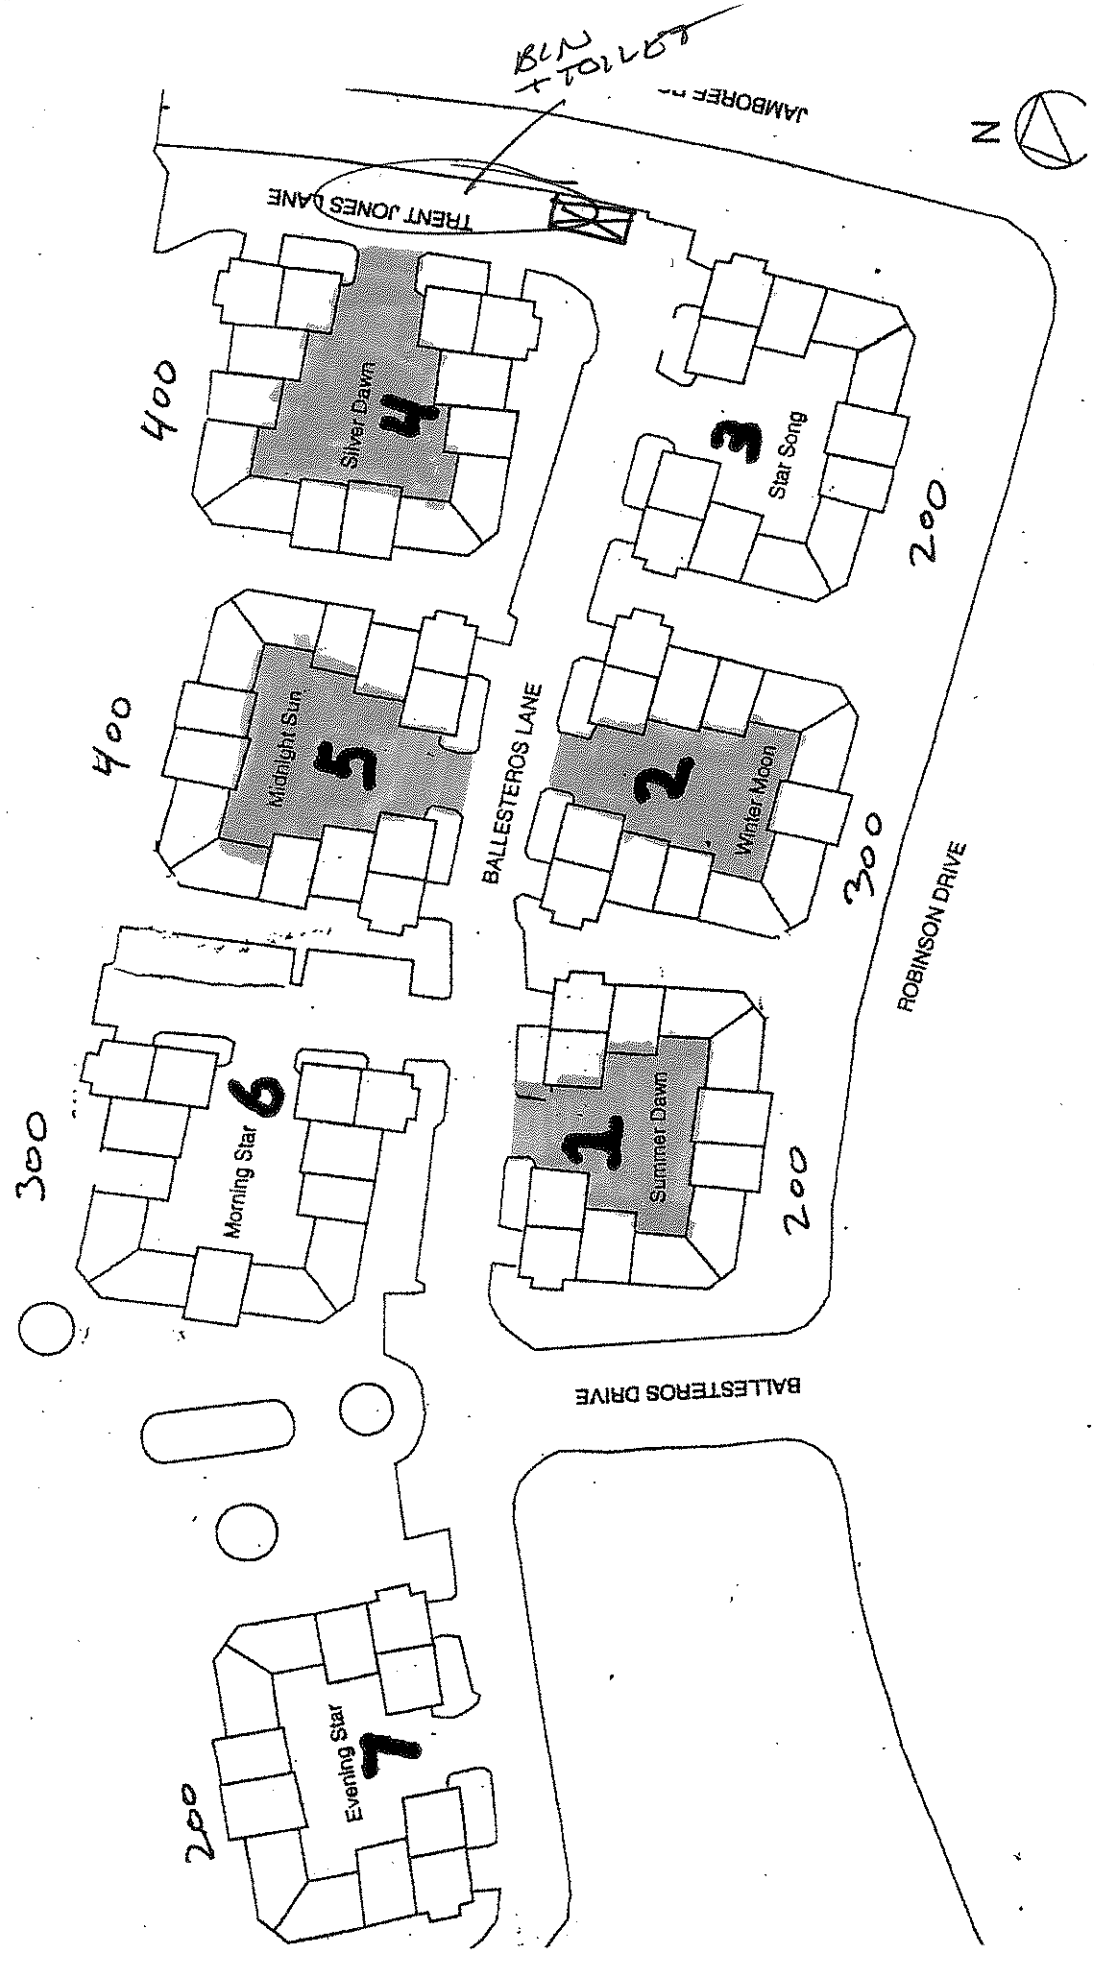

Venturanza del Verde
Color Scheme
September 2008

All paints were color matched from Frazee Paints into Benjamin Moore Paint Products with the exception of metal, which is FSC Coatings.

Scheme No. 1:

		Formerly Frazee Color:
Main Stucco:	Peach 10-1110, Flat	CZ-35-11603
Accent Stucco:	Santa FE 10-1130, Flat	CZ-35-6951
Wood Trim:	Brown 10-1140, Flat	CZ-35-6961
Front Doors:	White Shadow, Semi-Gloss	CZ-35-13350 (White Shadow)
Garage Doors:	White Shadow, Low Sheen	CZ-35-13350 (White Shadow)
Shutters:	Green 90-1249, Flat	CZ-35-8986
Wrought Iron:	Green FSC Coating Poly Plus	CZ-35-8986

Scheme No. 2:

		Formerly Frazee Color:
Main Stucco:	White 10-1110, Flat	CZ-35-11961
Accent Stucco:	Santa Fe 10-1130, Flat	CZ-35-6951
Wood Trim:	Brown 10-1140, Flat	CZ-35-6961
Front Doors:	White Shadow, Semi-Gloss	CZ-35-13350 (White Shadow)
Garage Doors:	White Shadow, Low Sheen	CZ-35-13350 (White Shadow)
Shutters:	Green 90-1249, Flat	CZ-35-8986
Wrought Iron:	Green FSC Coating Poly Plus	CZ-35-8986

Scheme 1
Scheme 2

VENTURANZA DEL VERDE COMMUNITY ASSOCIATION SITE PLAN